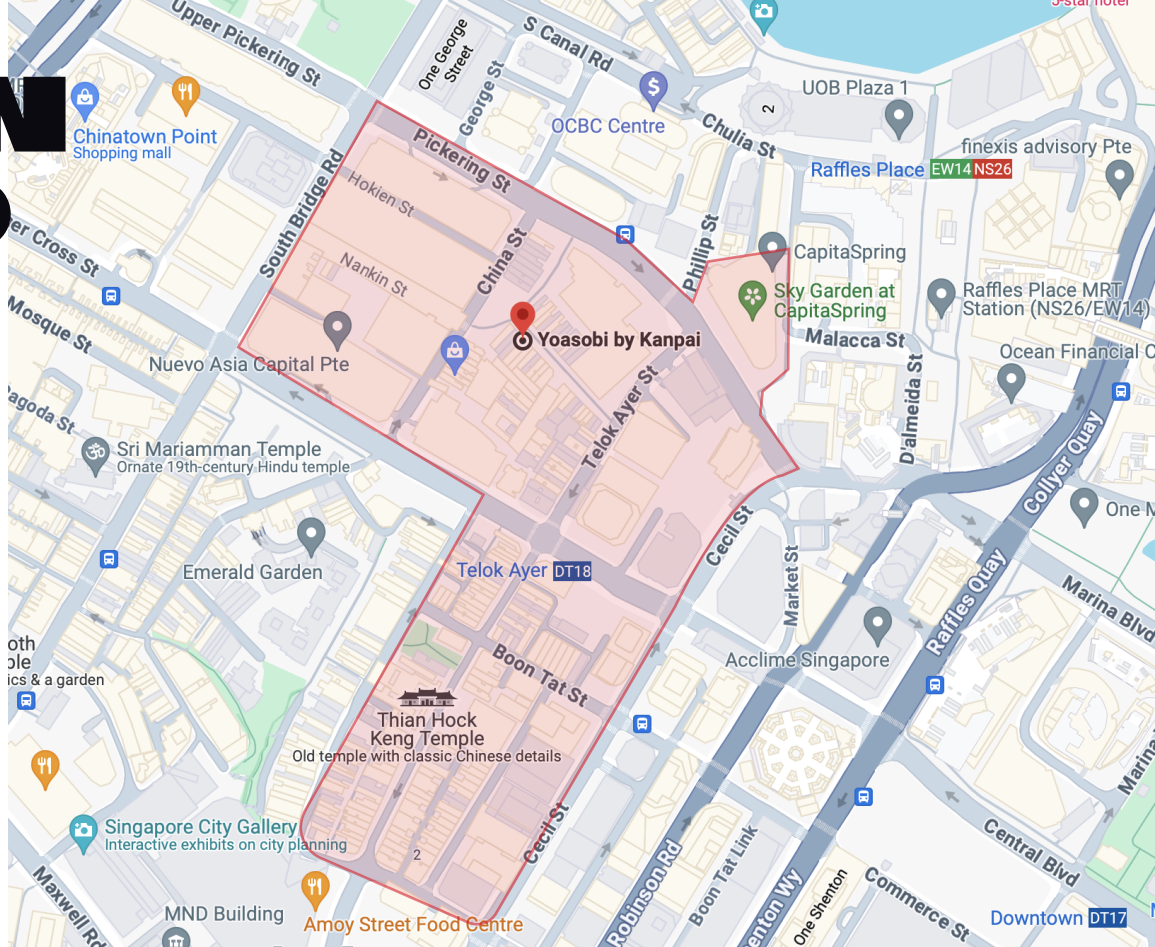

LOCATION COVERED

Maximum distance of 1km

Only available from **Yoasobi By Kanpai**.

For our lovely neighbours! :)