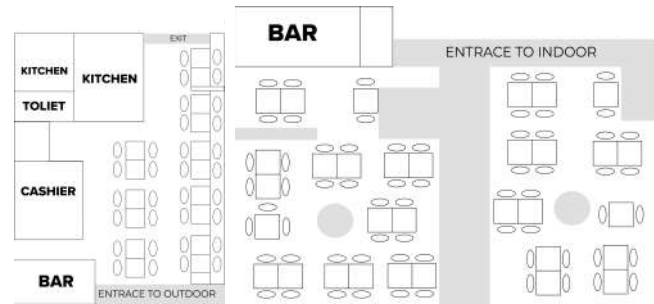

cocottè

INDOOR

OUTDOOR

Capacity

Indoor: Standing (50 pax) Sitting (40 pax)

Outdoor: Standing (40 pax) Sitting (30 pax)

Book-Out Fees (3 Hrs)

Standard Buffet Package or A-la-Carte Orders

Outdoor \$3000 (Min. Spend)

Indoor \$4000 (Min. Spend)

Entire Restaurant \$7000 (Min. Spend)

38 Pekin St, #01-01 Singapore 048768

INDOOR

OUTDOOR

Capacity

Indoor:
Standing (100 pax)
Sitting (50 pax)

Outdoor:
Standing (85 pax)
Sitting (65 pax)

Book-Out Fees (3 Hrs)

Outdoor
\$7000
(Min. Spend)

Indoor
\$5400
(Min. Spend)

Entire Restaurant
\$12000
(Min. Spend)

Walkthrough QR

25 Church St, #01-02 Singapore 049482

Capacity

Indoor: Standing (250 pax) Sitting (200 pax)	Outdoor: Standing (200 pax) Sitting (100 pax)
---	--

Book-Out Fees (3 Hrs)

Standard Buffet Package or A-la-Carte Orders

Outdoor
\$10000
(Min. Spend)

Indoor
\$20000
(Min. Spend)