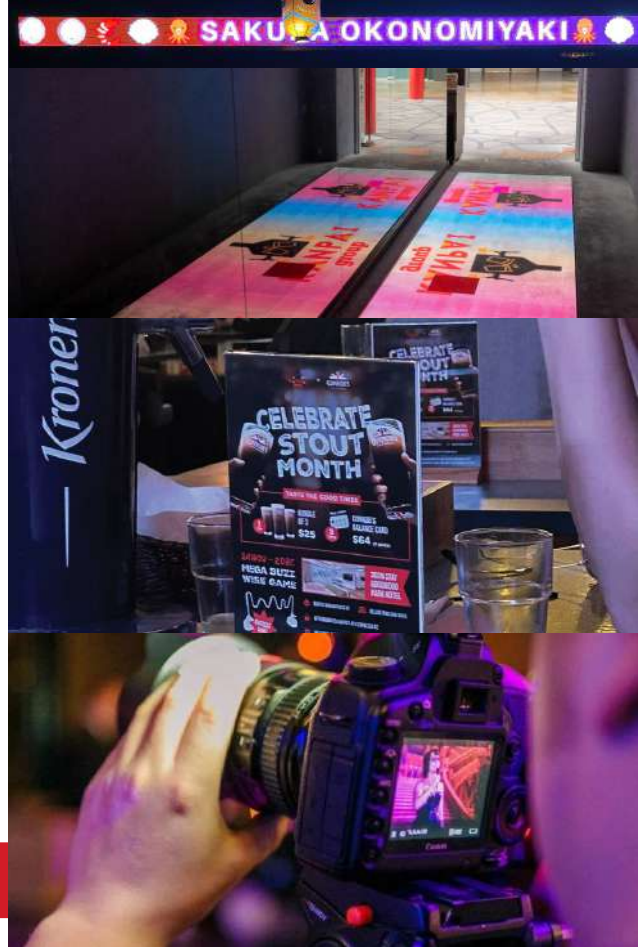

BRANDING DESIGN MEDIA

*Empowering your brands through
design & media excellence!*

LED screens are only available at Yoasobi By Kanpai
Advance notice required for Design & Media services