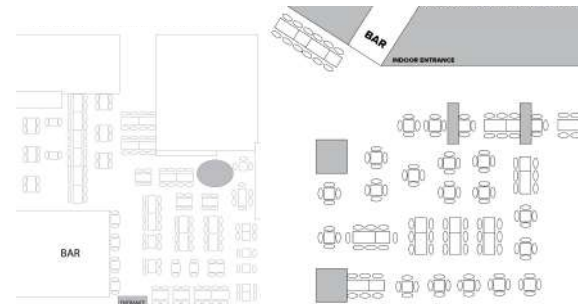

Outdoor:
Standing (85 pax)
Sitting (65 pax)

Book-Out Fees (3 Hrs)

Outdoor
\$7000
(Min. Spend)

Indoor
\$5400
(Min. Spend)

Entire Restaurant
\$12000
(Min. Spend)

Walkthrough QR

25 Church St, #01-02 Singapore 049482

Standard Buffet Package or A-la-Carte Orders

KANPAI 789

Craft Beer Garden and Tapas.

11 Unity St, #01-18/29 Robertson Walk Singapore 237995

KANPAI 789

INDOOR

OUTDOOR

*Outdoor booking will be closed at 10:30 PM due to management rules

Capacity

Indoor: Standing (250 pax) Sitting (200 pax)	Outdoor: Standing (200 pax) Sitting (100 pax)
---	--

Book-Out Fees (3 Hrs)

Standard Buffet Package or A-la-Carte Orders

Outdoor
\$10000
(Min. Spend)

Indoor
\$20000
(Min. Spend)

Entire Restaurant
\$30000
(Min. Spend)

Walkthrough QR

YOASOBI

BY KANPAI

Private VIP Rooms are available for booking at Yoasobi By Kanpai.

Capacity

Indoor:
Standing (210 pax)
Sitting (160 pax)

Outdoor:
Standing (190 pax)
Sitting (140 pax)