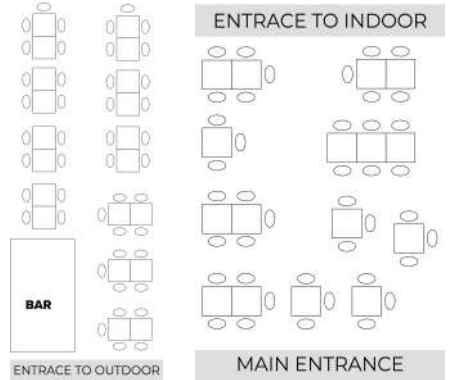

cocottè

INDOOR

OUTDOOR

Capacity

Indoor: Standing (50 pax) Sitting (40 pax)

Outdoor: Standing (40 pax) Sitting (30 pax)

Book-Out Fees (3 Hrs)

Standard Buffet Package or A-la-Carte Orders

Outdoor \$3000 (Min. Spend)

Indoor \$4000 (Min. Spend)

Entire Restaurant \$7000 (Min. Spend)

38 Pekin St, #01-01 Singapore 048768

INDOOR

OUTDOOR

Capacity

Indoor:
Standing (100 pax)
Sitting (50 pax)

Outdoor:
Standing (85 pax)
Sitting (65 pax)

Book-Out Fees (3 Hrs)

Outdoor
\$7000
(Min. Spend)

Indoor
\$5400
(Min. Spend)

Entire Restaurant
\$12000
(Min. Spend)

Walkthrough QR

25 Church St, #01-02 Singapore 049482

Capacity

Indoor: Standing (250 pax) Sitting (200 pax)	Outdoor: Standing (200 pax) Sitting (100 pax)
---	--

Book-Out Fees (3 Hrs)

Standard Buffet Package or A-la-Carte Orders

Outdoor
\$10000
(Min. Spend)

Indoor
\$20000
(Min. Spend)