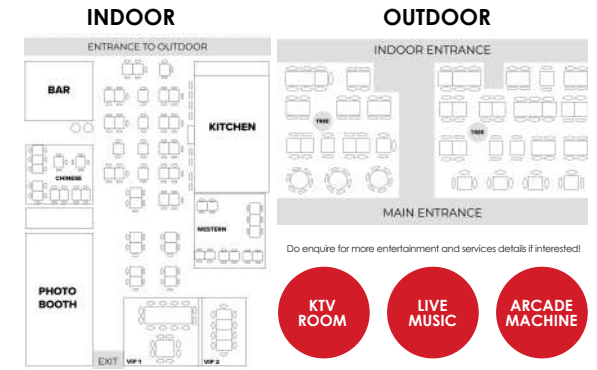

Outdoor:
Standing (85 pax)
Sitting (65 pax)

Book-Out Fees (3 Hrs)

Outdoor
\$7000
(Min. Spend)

Indoor
\$5400
(Min. Spend)

Entire Restaurant
\$12000
(Min. Spend)

Walkthrough QR

25 Church St, #01-02 Singapore 049482

Capacity

Indoor: Standing (250 pax) Sitting (200 pax)	Outdoor: Standing (200 pax) Sitting (100 pax)
---	--

Book-Out Fees (3 Hrs)

Standard Buffet Package or A-la-Carte Orders

Outdoor
\$10000
(Min. Spend)

Indoor
\$20000
(Min. Spend)

Entire Restaurant
\$30000
(Min. Spend)

Walkthrough QR

YOASOBI

BY KANPAI

Private VIP Rooms are available for booking at Yoasobi By Kanpai.

Capacity

Indoor:
Standing (210 pax)
Sitting (160 pax)

Outdoor:
Standing (190 pax)
Sitting (140 pax)

Book-Out Fees (3 Hrs)
Standard Buffet Package
or A-la-Carte Orders

Outdoor
\$15000
(Min. Spend)

Indoor
\$17000
(Min. Spend)

Entire Restaurant
\$32000
(Min. Spend)

33-35 Pekin St, #01-01 Singapore 048763

FREE FLOW BUFFET